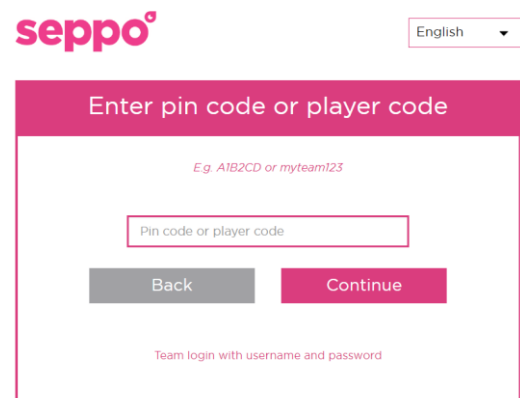

Seppo - User Guide of Student Account

Log in to Seppo

1. Visit <http://seppo.io/en> , click 'LOGIN', and choose 'Login as a player'
2. Enter the 'Pin code' given by teacher

3. Choose your own team name or use the team name assigned by teacher, and click 'Continue'