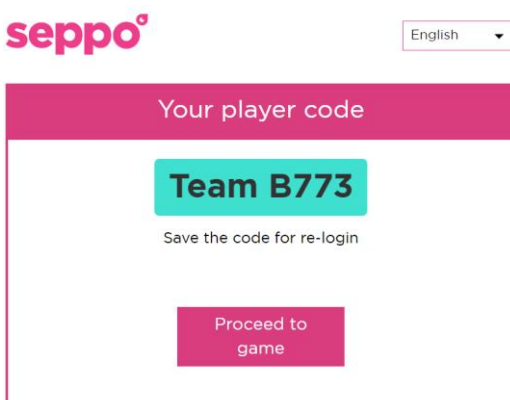

Forgot Pin Code for re-login

- Seek help from the teacher responsible