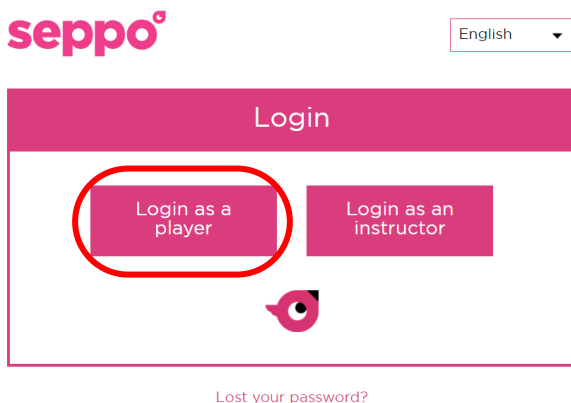

Seppo - User Guide of Student Account

Log in to Seppo

1. Visit <http://seppo.io/en> , click 'LOGIN', and choose 'Login as a player'
2. Enter the 'Pin code' given by teacher

3. Choose your own team name or use the team name assigned by teacher, and click 'Continue'

4. Screen capture or save the 'Player Code' for re-login
5. Click 'Proceed to Game' to enter the game

Forgot Pin Code for re-login

- Seek help from the teacher responsible