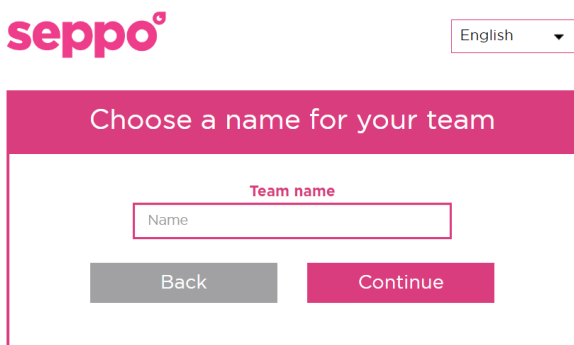

Seppo - User Guide of Student Account

Log in to Seppo

1. Visit <http://seppo.io/en> , click 'LOGIN', and choose 'Login as a player'
2. Enter the 'Pin code' given by teacher

3. Choose your own team name or use the team name assigned by teacher, and click 'Continue'